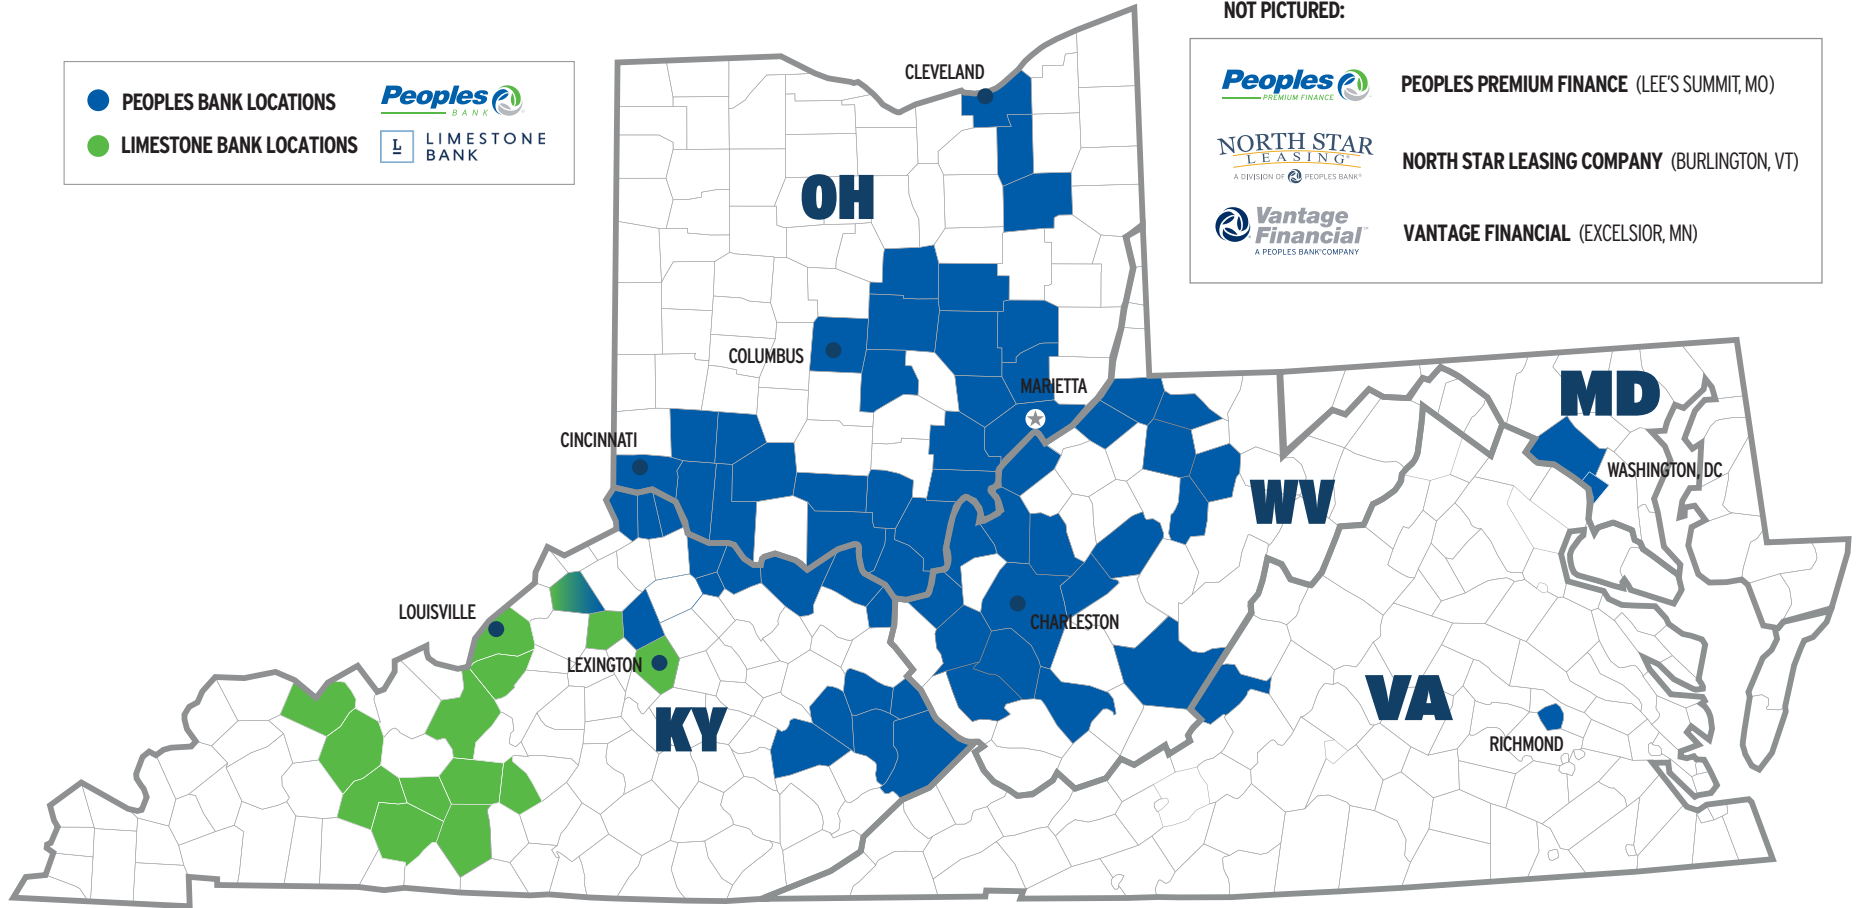

PEOPLES BANK FOOTPRINT

(Locations as of May 2023)

● PEOPLES BANK LOCATIONS

● LIMESTONE BANK LOCATIONS

NOT PICTURED:

PEOPLES PREMIUM FINANCE (LEE'S SUMMIT, MO)

NORTH STAR LEASING COMPANY (BURLINGTON, VT)

VANTAGE FINANCIAL (EXCELSIOR, MN)

Limestone Bank locations will convert to Peoples Bank locations after close of business, August 4, 2023.